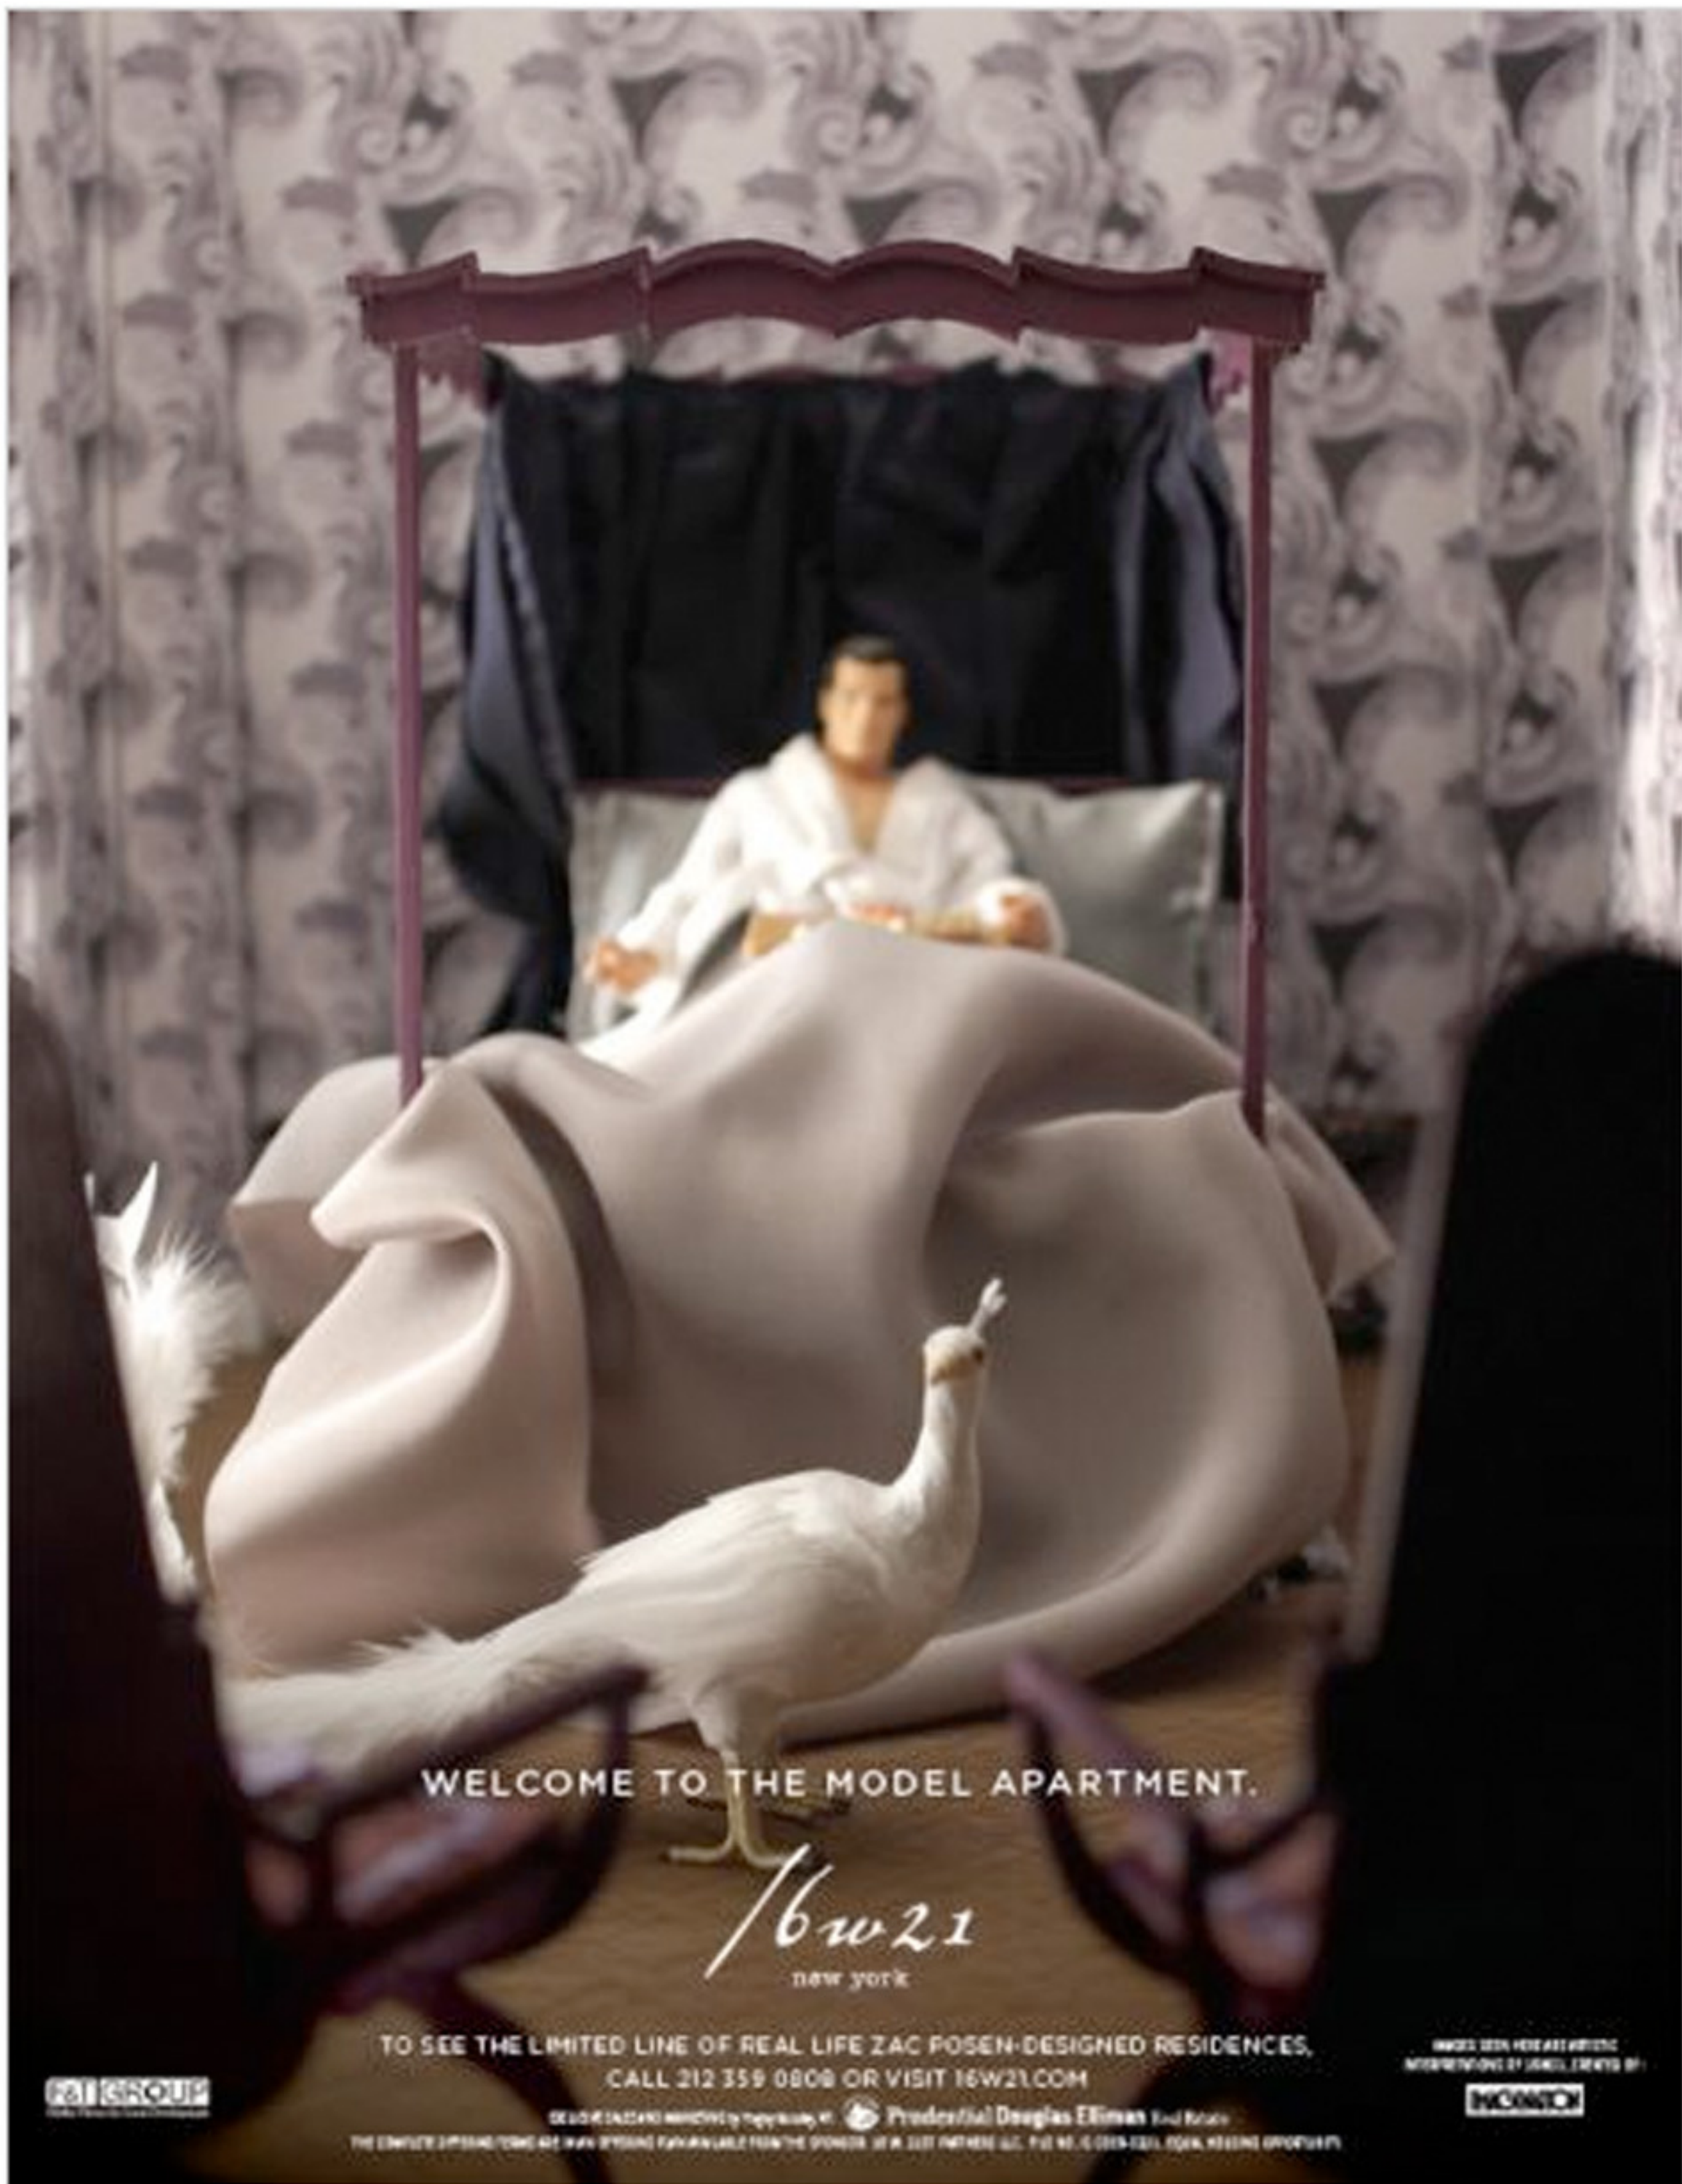

The Model Apartment: Bedroom

🏠 Welcome to The Model Apartment.
16w21 New York

Advertising Agency: Imagination, USA
Creative Director: Josh Rogers
Art Director: Will Dean
Photographer: Steve Hellerstein
Set & Production Design: Robert Pyzocha
Writer: Josh Rogers
Designers: Will Dean, Miho Nishimaniwa, Yazmany Arboleda
Producer: Sharon Mendelow, Kyle Boynton
Production Assistant: Katie Courson